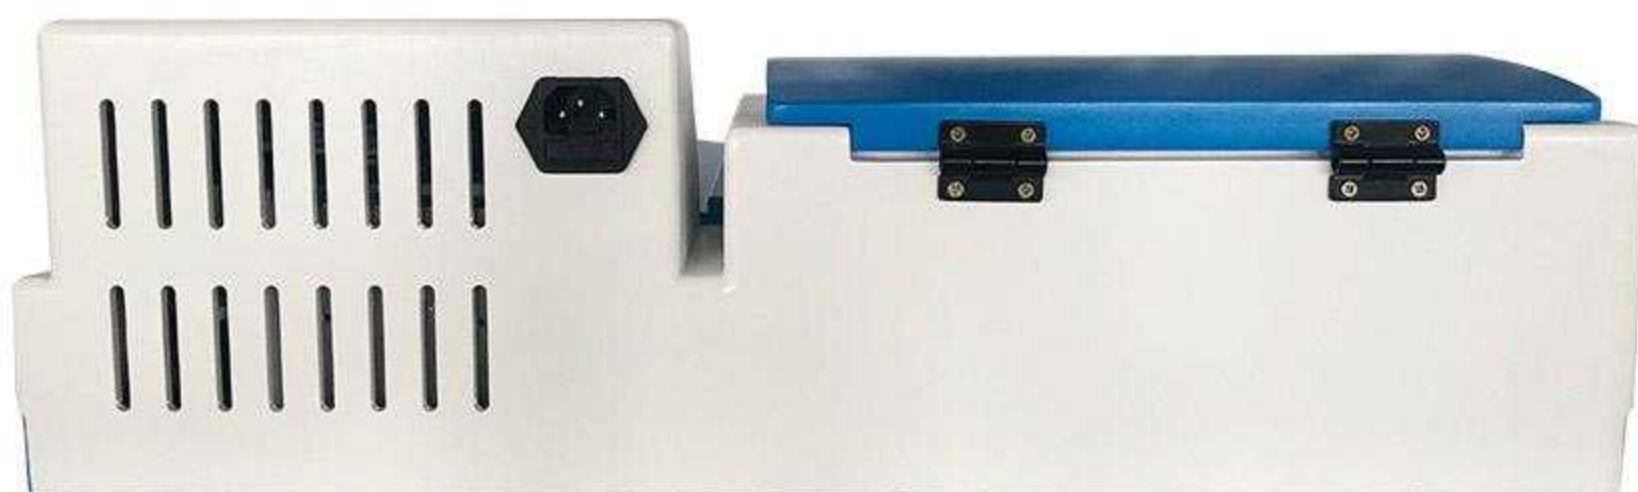

## TISSUE FLOATING BATH&SLIDE WARMER ; MODEL NO.: RD-2018

### ABOUT THE PRODUCT

- 1.The baking sheet part is colored with special technology, which has the advantages of wear resistance and no paint peeling.
- 2.Multi-layer bevel design can process 60 tissue slices at the same time.
- 3.This device uses a medical-grade high-definition color touch screen, all information is clear at a glance and easy to operate
- 4.Precise temperature control by computer, fast and stable temperature rise.
- 5.It takes up to 10 minutes to reach 75 degrees.
- 6.The oven dryer and the slide dryer can be set to be heated separately.
- 7.Timing switch function Set time can be accurate to minutes.

# RD-2018

TISSUE FLOATING BATH&SLIDE WARMER  
Focus On Pathpology Since 2012.

Product Name	Tissue floating bath & slide dryer
Model No	RD-2018
Floating Bath	0°C ~ 75°C or 0°C ~ 99°C optional
Dryer	0°C ~ 75°C or 0°C ~ 99°C optional
Oven	0°C ~ 75°C or 0°C ~ 99°C optional
Product size	570mm*430mm*180mm
Water bath size	210mm*170mm*55m
Oven size	240mm*152mm*110mm; 60 tissue slices at the same time
Floating Bath	2L
Voltage supply	AC220V±10%, 50Hz±1Hz
Power	AC220V±10%, 50Hz±1Hz

SWITCH BUTTON

TOUCH SCREEN

HEATING PLATE

GLASS TRAY